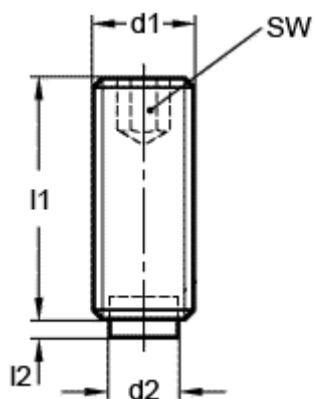

# Data Sheet

Article number: 209306811

Description: E+G Grub screw, st. steel  
GN 913.5-M12-40-MS

## Measures

---

$d1 = M12$

$d2 = 10.0$

$l1 = 40$

$l2 = 2.0$

$SW = 6.0$